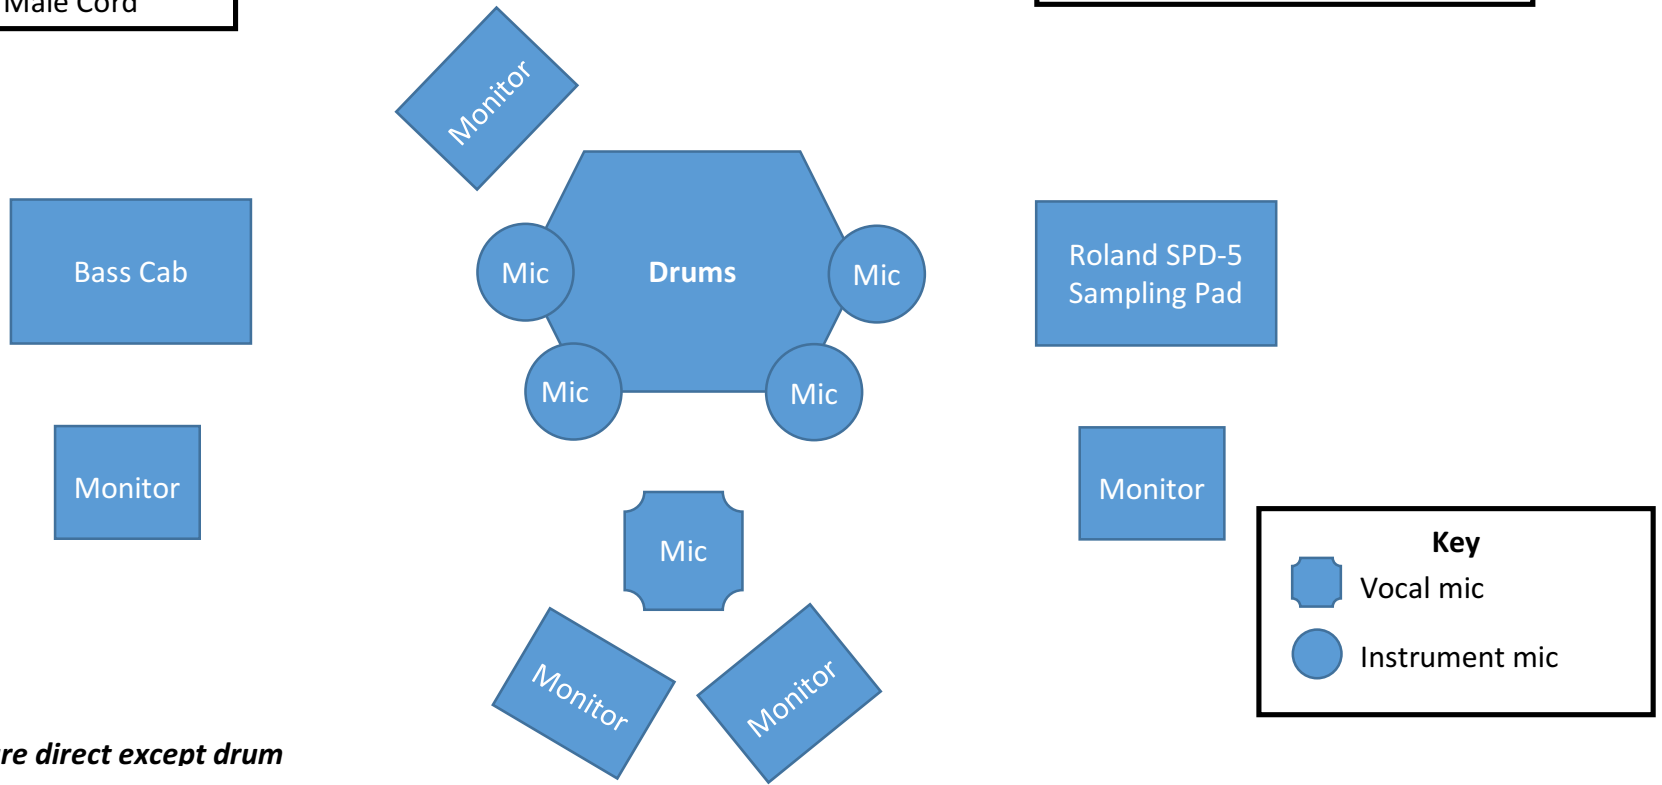

Wordsmith – Concert Stage Plot – Tech Rider

Equipment provided by musicians

- Shure Beta57A Vocal Mic
- AKG WMS450 Vocal Wireless Handheld Microphone System
- HP Envy Laptop w/ Beats Audio
- MacBook pro
- Apogee duet audio interface
- Roland SPD-5 sampling pad
- Electric bass guitar
- Bass pedal
- 1/8 Male to 1/4 Male Cord

Embassy should provide *all items listed on the stage plot below with appropriate PA and cables.*

- Full 5 piece drum kit including cymbals, throne and rug
- 1x Full 4x10 Bass cab
- 1x Vocal mic + stand
- Mics for drums in larger venues
- 5x Monitors
- 5x Stereo Direct Input boxes (DI) + 1x regular DI box

Note: All instruments are direct except drum

FRONT OF STAGE